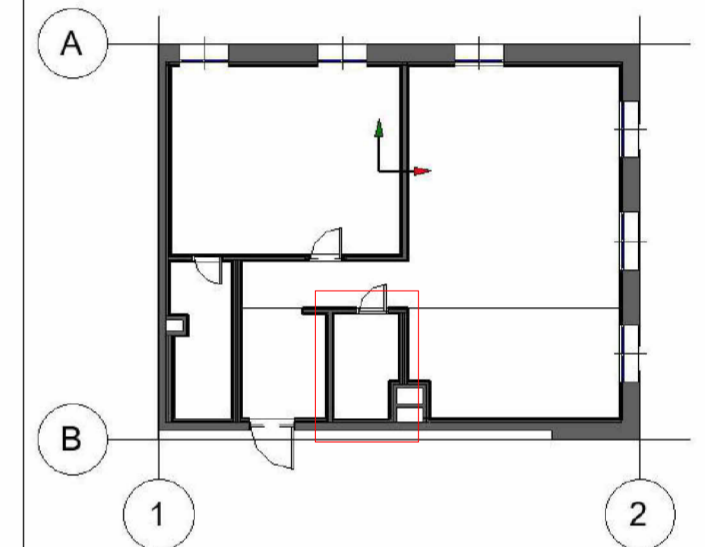

Bella Lodge Studio

Callout 2 - WC + LAUNDRY
1 : 25

WC+Laundry 3D View

ELEVATION 1
1 : 25

ELEVATION 2
1 : 25

ELEVATION 3
1 : 25

ELEVATION 4
1 : 25

Concept:

**SCANDINAVIAN
BREEZE**

Project:

1-B. APPARTMENT

Sheet:

**ELEVATIONS
WC+LAUNDRY/3D**

Project Number:

BLS077

Drawn by: