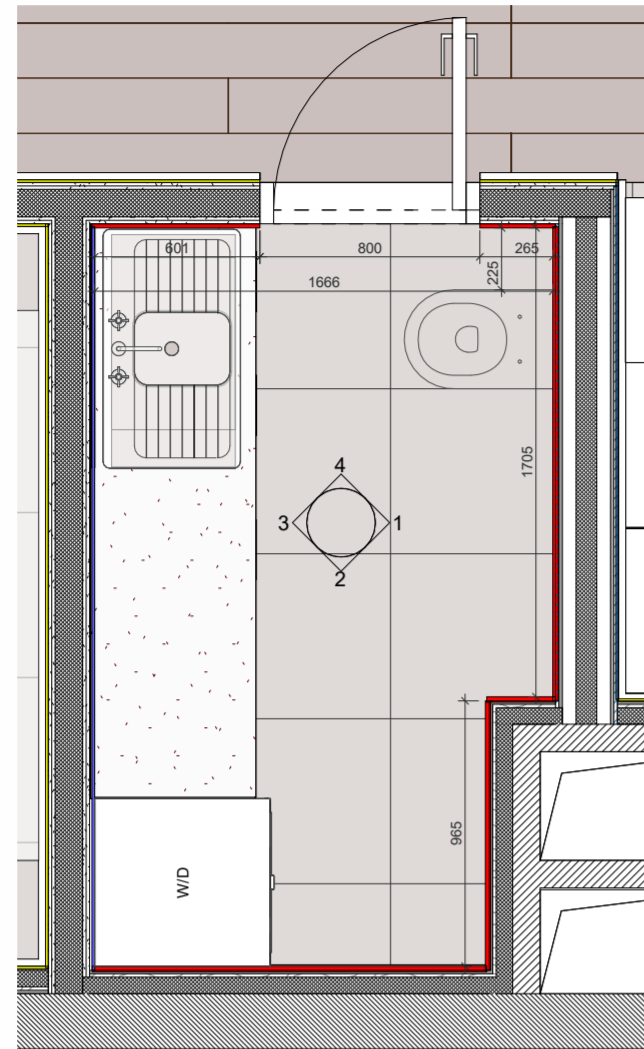

Bella Lodge Studio

Callout 2 - WC + LAUNDRY
1 : 25

WC+Laundry 3D View

ELEVATION 1
1 : 25

ELEVATION 2
1 : 25

ELEVATION 3
1 : 25

ELEVATION 4
1 : 25

Concept:

**SCANDINAVIAN
BREEZE**

Project:

1-B. APPARTMENT

Sheet:

**ELEVATIONS
WC+LAUNDRY/3D**

Project Number:

BLS077

Drawn by:

Julia Sossak

Date:

17/09/2025 13:38:44

Sheet Number:

10

Scale:

1 : 25