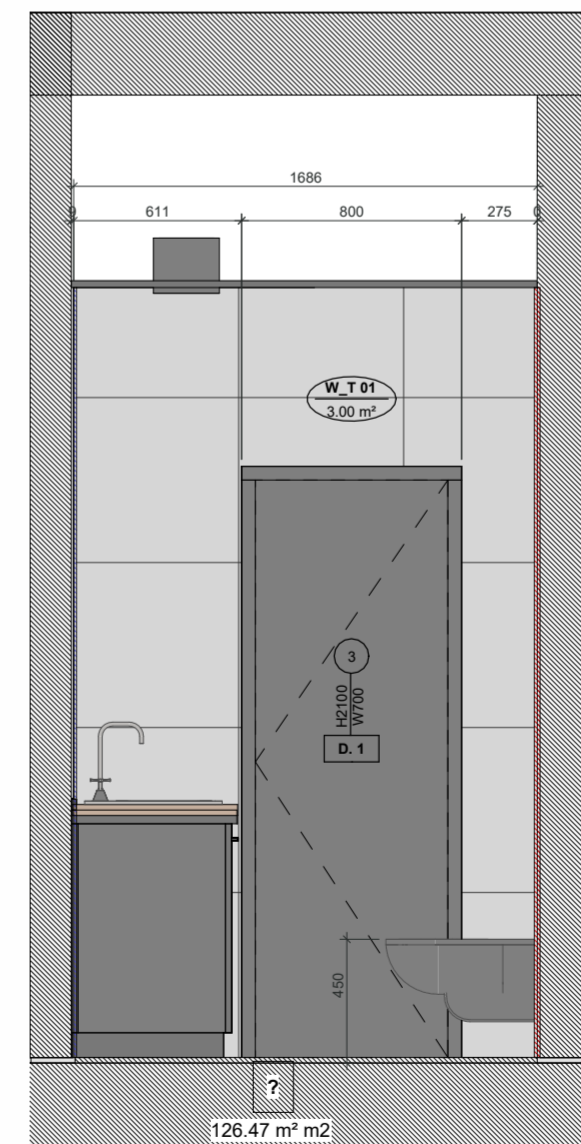

Bella Lodge Studio

Callout 2 - WC + LAUNDRY
1 : 25

WC+Laundry 3D View

ELEVATION 1
1 : 25

ELEVATION 2
1 : 25

ELEVATION 3
1 : 25

ELEVATION 4
1 : 25

Concept: