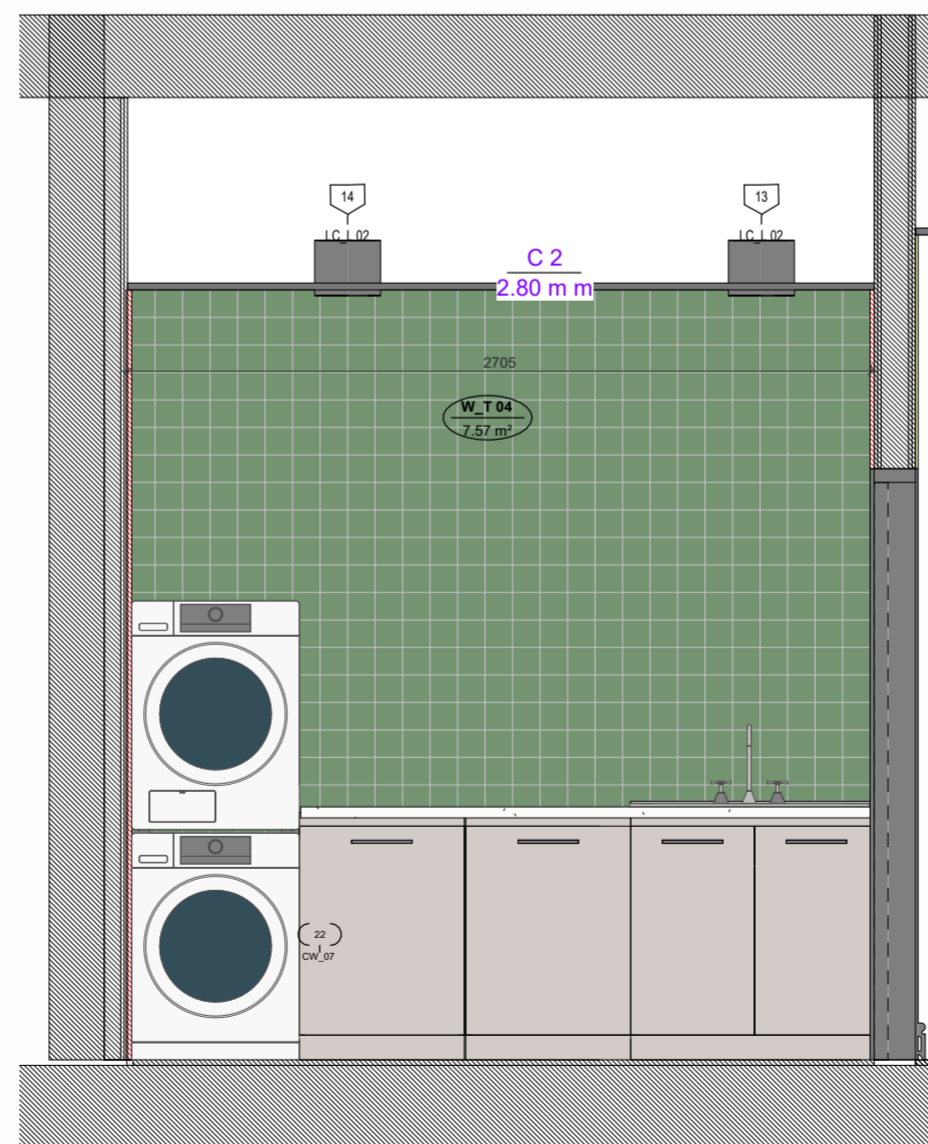

Bella Lodge Studio

Callout 2 - WC + LAUNDRY
1 : 25

WC+Laundry 3D View

ELEVATION 1
1 : 25

ELEVATION 2
1 : 25

ELEVATION 3
1 : 25

ELEVATION 4
1 : 25

Concept:

**SCANDINAVIAN
BREEZE**

Project:

1-B. APPARTMENT

Sheet:

**ELEVATIONS
WC+LAUNDRY/3D**

Project Number:

BLS077

Drawn by:

Julia Sossak

Date:

17/09/2025 13:38:44

Sheet Number:

10

Scale:

1 : 25