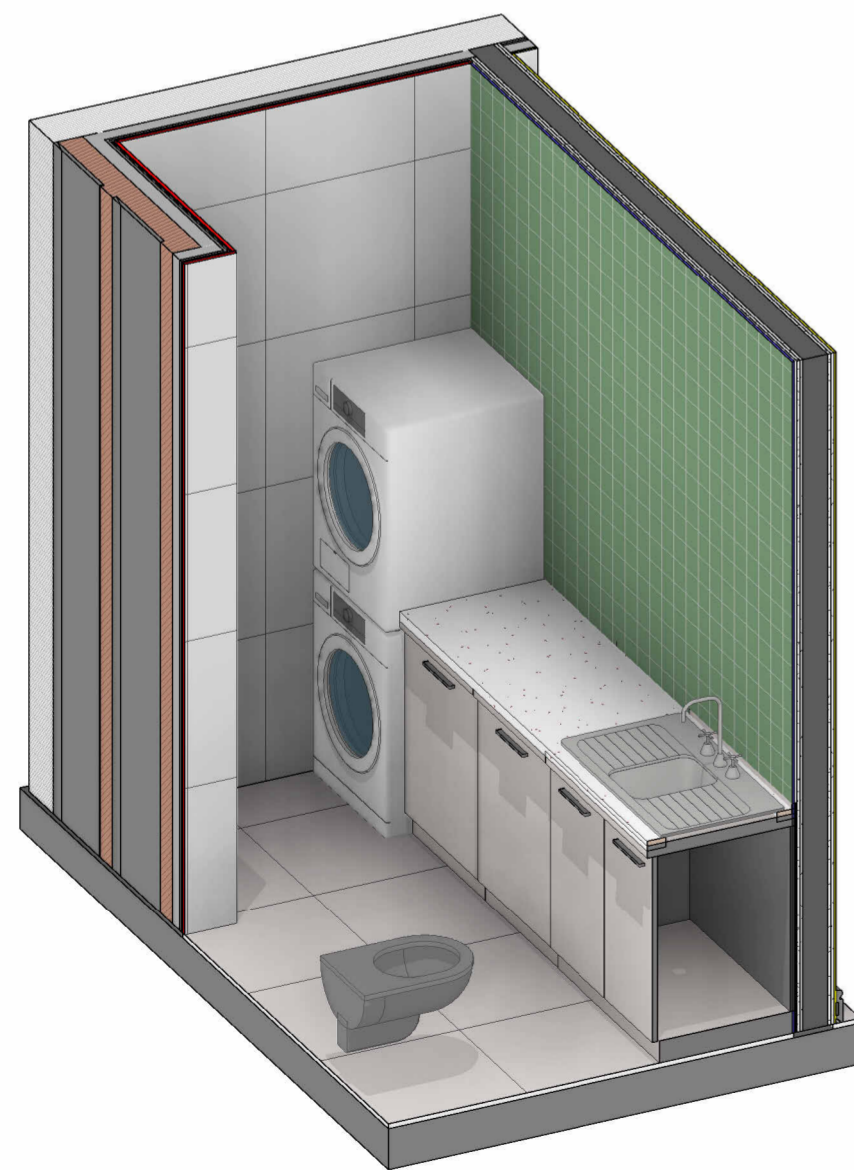

Bella Lodge Studio

Callout 2 - WC + LAUNDRY
1 : 25

WC+Laundry 3D View

ELEVATION 1
1 : 25

ELEVATION 2
1 : 25

ELEVATION 3
1 : 25

ELEVATION 4
1 : 25

Concept:

**SCANDINAVIAN
BREEZE**

Project:

1-B. APPARTMENT

Sheet:

**ELEVATIONS
WC+LAUNDRY/3D**

Project Number:

BLS077

Drawn by: