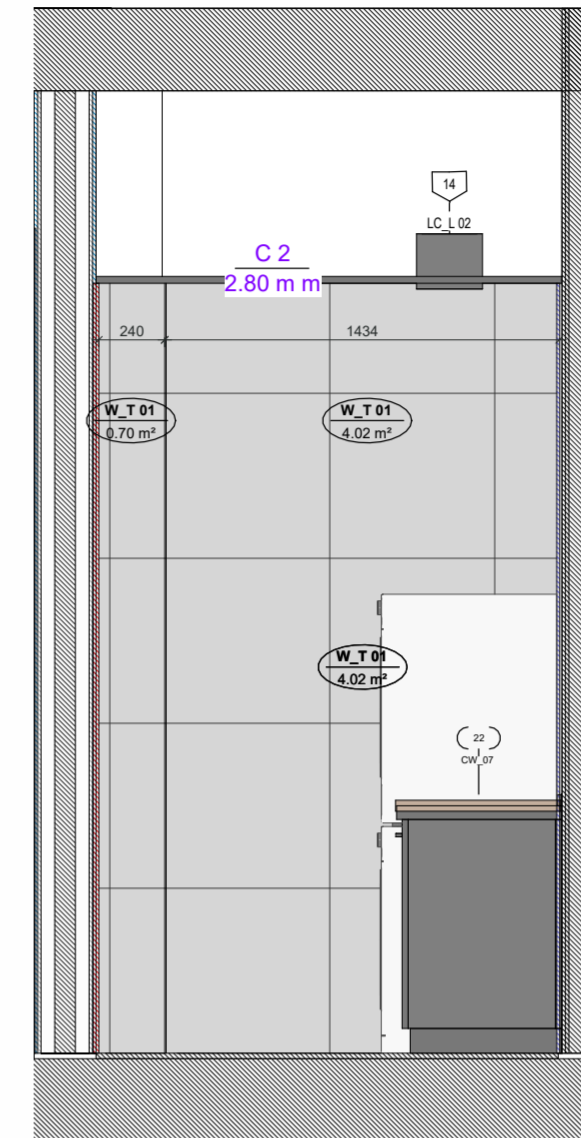

Bella Lodge Studio

Callout 2 - WC + LAUNDRY
1 : 25

WC+Laundry 3D View

ELEVATION 1
1 : 25

ELEVATION 2
1 : 25

ELEVATION 3
1 : 25

ELEVATION 4
1 : 25

Concept:

**SCANDINAVIAN
BREEZE**

Project:

1-B. APPARTMENT

Sheet:

**ELEVATIONS
WC+LAUNDRY/3D**

Project Number:

BLS077

Drawn by: